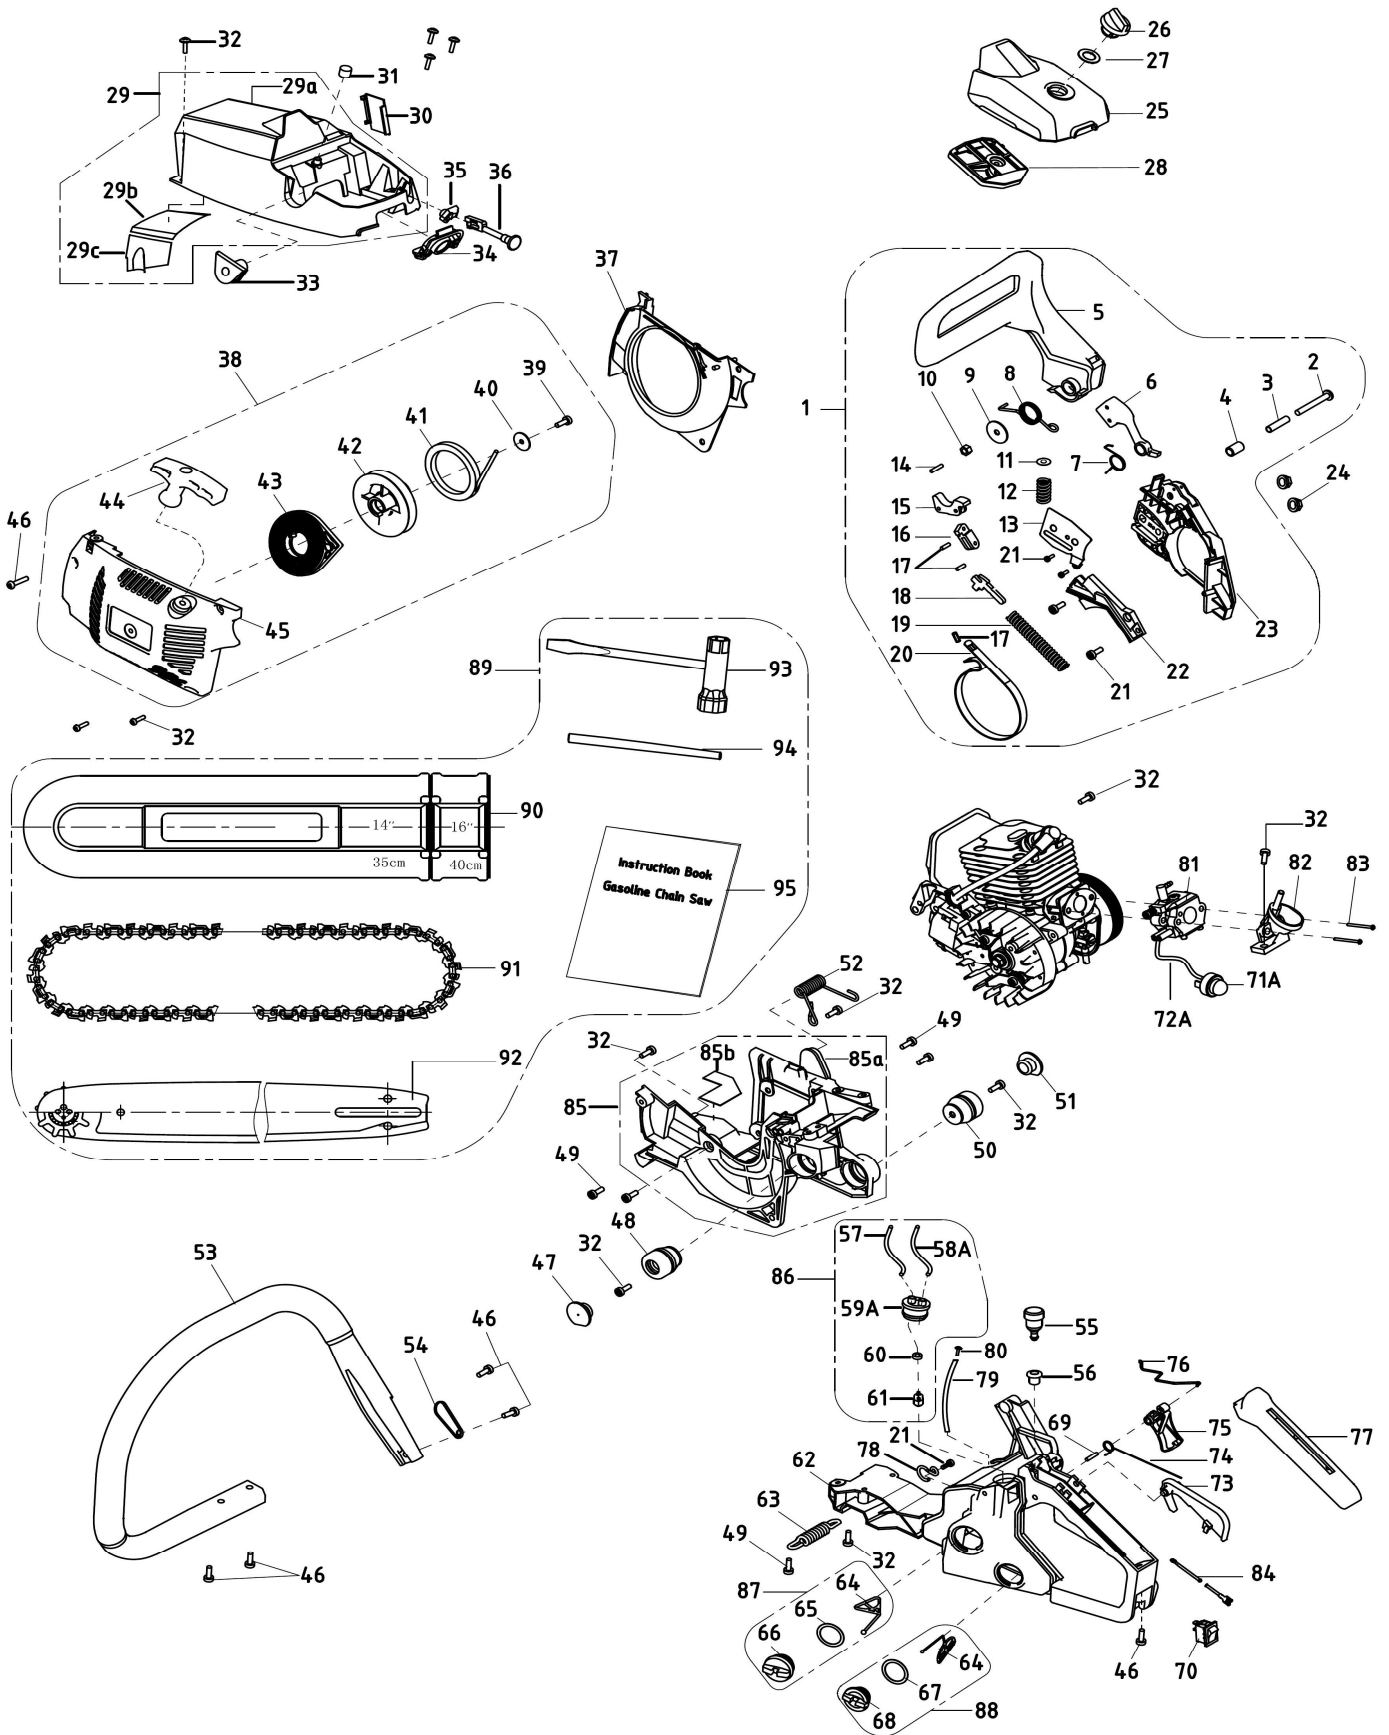

VGS 380 PRIME

BASE UNIT

EXPLODED PARTS LIST

Year: 2019

Page(s): 4/5

VGS 380 PRIME

No	Code	Name	Qty	No	Code	Name	Qty
1	031905	Right cover assembly		46		tapping screw ST4.8×25	
2		Screw M5×40		47	010727	dust cover1	
3		pin gland 5×6.3×30		48	010525	cushion socket 1	
4		heavy brock gland 6.3×9×15		49		screw M5×14	
5		front damper		50	010527	cushion socket 2	
6		heavy block		51	010667	dust cover 2	
7		heavy block spring		52	017061	front handle spring	
8	010508	brake torsion rod spring		53	014855	front handle	
9		washer 5.2×23×1.2		54		torsion rod spring cover plate	
10		lock- nut M5		55	017065	balancer body assembly	
11		spring base		56	014927	balancer root	
12		front guard spring		57	019885	fuel tube	
13		tensioner cover plate		58A		scavenge tube	
14		pin 3×14		59A		tube root	
15		main level		60		clump weight	
16		secondary pull-rod		61		fuel filter assembly	
17		pin 3×9		62	031907	base	
18		break control rod		63	017063	base spring	
19	031909	brake spring		64		anti-drop plate	
20		break strap		65		packing washer 24×34×1.5	
0		tapping screw ST4.2×9.5		66		petrol cover	
22		break spring cover plate		67		packing washer 20×30×2	
23		right cover		68		oil cover	
24		nut M8		69		pin 5×24	
25	010510	air filter cover		70	017064	extinction switch	
26	023062	air filter lock nut		71A	048444	fuel pumping bulb2.5×5×175	
27	010705	lock nut washer 15×26×1		72A		pump tube	
28	010516	air filter		73	010534	trigger control rack	
29	010518	upper cover assembly		74	010744	trigger torsion rod spring	
29a		upper cover		75	010536	trigger	
29b		upper heat isolation plate		76	010537	throttle rod	
29c		side heat isolation plate		77	031947	handle cover	
30		anti-freeze block		78		circlip for nozzle	
31		shock block		79		vent tube 3.5×6.5×80	
32		tapping screw ST4.8×16		80		tapping screw ST4.2×14	
33		idle adjusting guide set		81	064254	carburetor	
34	017058	dust shield		82	031946	air intake socket	
35	017059	choke lever retaining bracket		83		carburetor screw	
36	010521	choke lever		84		ground conductor	
37	040082	bossing		85	074720	engine base assembly	
38	029890	starter assembly		85a		engine base	
39		tapping screw ST4.8×13		85b		engine base heat isolation plate	
40		washer 5		86	019886	fuel tube assembly	
41		start stretching wire3×920		87	029889	petrol cap assembly	
42	010524	start plate		88	031945	oil cap assembly	
43		start coil-spring		89		Accessories	
44	014926	start handle		90		Bar cover	
45		start cover		91		chain	

BASE UNIT