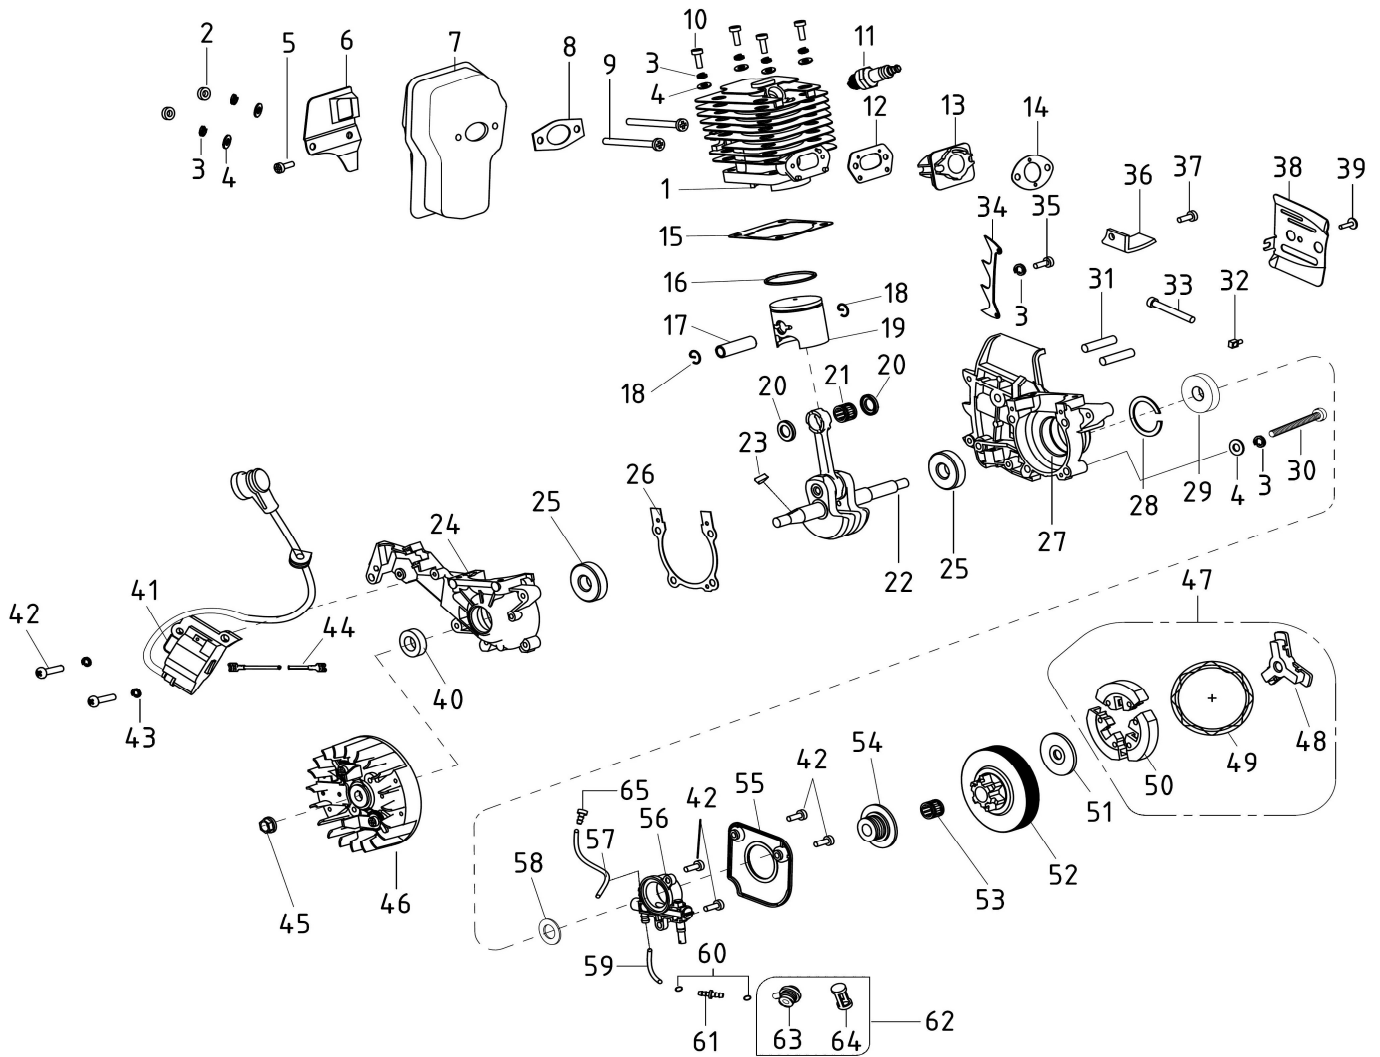

VGS 380 PRIME

ENGINE

EXPLODED PARTS LIST

Year: 2019

Page(s): 2/5

VGS 380 PRIME

No	Code	Name	Qty	No	Code	Name	Qty
1	010539	cylinder body		49		clutch extension spring	
2		nutM5		50		shoe block	
3		washer 5		51		clutch adjusting washer	
4		washer 5		52	010572	clutch shell	
5		screw M5×14		53	010574	needle bearing 10×13×13	
6	064255	silencer cover plate		54	010575	worm	
7	023069	silencer body		55	046566	cover plate	
8	010540	silencer sealing plate		56	010577	oil pump	
9	010541	muffler connecting screw		57	010579	oil outgoing tube 3×6.5×75	
10		screw M5×20		58		worm washer 10×18×1	
11	010517	spark plug NHSP LD L8RTF		59	010580	oil ingoing tube 3.5×6.5×68	
12	010543	air intake tube sealing plate		60		oil tube circlip	
13	010544	air intake tube		61	019889	tie-in	
14	010545	carburetor sealing plate		62	064256	Base assembly	
15	010546	cylinder sealing plate		63		nozzle	
16	038367	piston ring		64		filter net	
17	046565	piston pin		65	040083	spray nozzle	
18	010550	piston pin circlip					
19	038366	piston					
20	010553	needle bearing ring					
21	010554	needle bearing 10×14×11					
22	010555	crank shaft components					
23	010714	semicircular key 3×3.5×10					
24	010557	left crank case					
25	010558	bearing 6201 grade D 12×32×10					
26	010559	case body sealing plate					
27	010560	right crank case					
28	010561	shield ring 32					
29	010562	oil seal 12×32×5.5					
30		screw M5×30					
31	013198	double-screw bolt AYM8-M8×26-8.8					
32	019888	tension block					
33		adjust screw M5×48					
34	031902	spike bumper					
35		screw M5×12					
36	035192	chain catcher					
37		chain catcher screw					
38	031903	damper					
39		screw M4×10					
40	010563	oil seal 12×22×7					
41	010564	igniter					
42		screw M4×14					
43		washer 4					
44		extinction conductor					
45		nut M8×1					
46	010569	flywheel assembly					
47	010570	clutch assembly					
48		retainer					

ENGINE