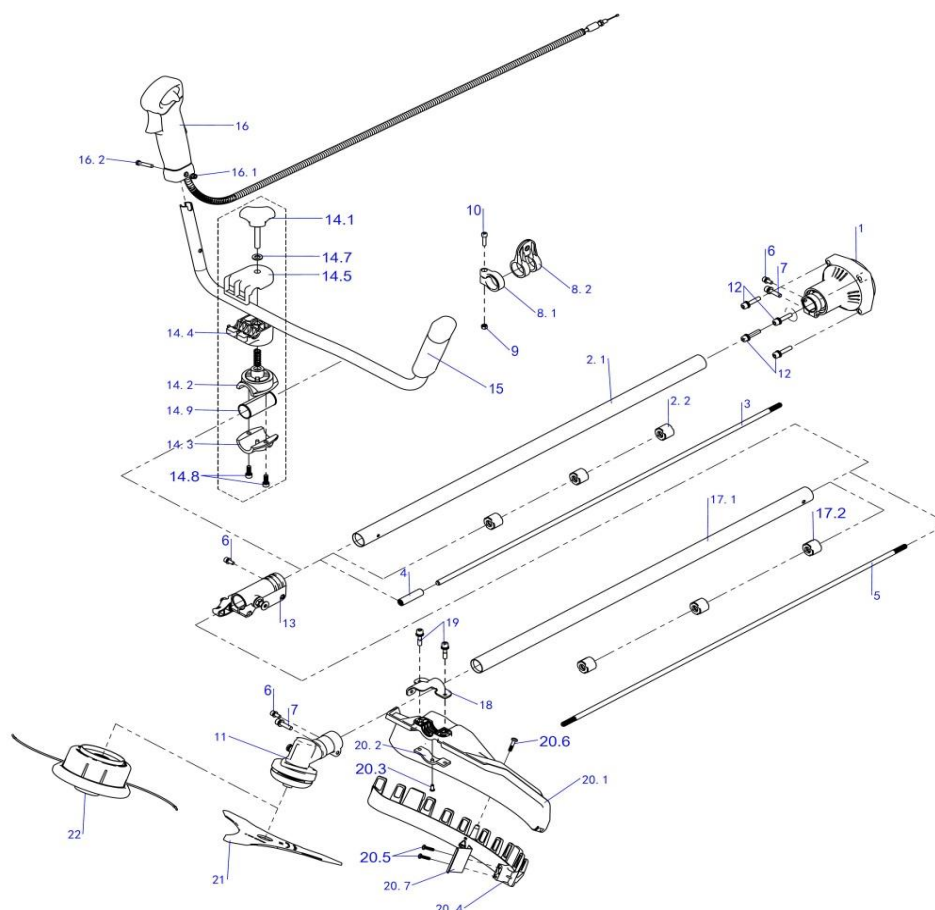

BC 33 ESB

No	Code	Name	Qty	No	Code	Name	Qty
1	044701	CONNECTER ASSY A	1	14,7		FLAT WASHER	1
2	044702	WORKING SHAFT ASSY	1	14,8		SCREW	2
2,1		WORKING SHAFT	1	14,9		RUBBER SLEEVE	1
2,2		OIL-RETAINING BEARING	3	15	044709	HANDLE LEFT PART	1
3	044703	HARDNESS AXES	1	16	044670	HANDLE RIGHT PART	1
4	044704	HARD SHAFT JOINT	1	16,1		LOCK NUT	1
5	044705	HARDNESS AXES	1	16,2		SCREW	1
6		SCREW	3	17	044710	WORKING SHAFT ASSY	1
7		SCREW	2	17,1		WORKING SHAFT	1
8		BELT CONNECTER ASSY	1	17,2		OIL-RETAINING BEARING ASSY	3
8,1	013483	BELT CONNECTER FIXED BLOCK	1	18		FIXED PLATE FOR THE GUARD(26MM)	1
8,2	013485	BELT CONNECTER	1	19		HALF TOOTH SCREW	2
9		NUT	1	20	042158	PROTECTION GUARD C1	1
10		SCREW	1	20,1		PROTECTION GUARD C	1
11	044706	GEAR CASE	1	20,2		PROTECTION GUARD C LOWER PLATEN	1
12		SCREW	4	20,3		SCREW	1
13	044707	STEEL SHAFT COUPLING ASSY	1	20,4		PROTECTION GUARD BRACKET	1
14	044708	ADJUSTABLE HANDLE FIXED BASE	1	20,5		SCREW	2
14,1		TRIANGULAR KNOB	1	20,6		SCREW	1
14,2		ROTATING SEAT	1	20,7	046326	NYLON LINE CUTTING BLADE	1
14,3		HOLDING PLATE	1	21	017131	NEW 3T BLADE	1
14,4		ROTATING SEAT	1	22	028041	SPOOL ASSY	1
14,5		HOLDING PLATE	1				
14,6		SPRING	1				