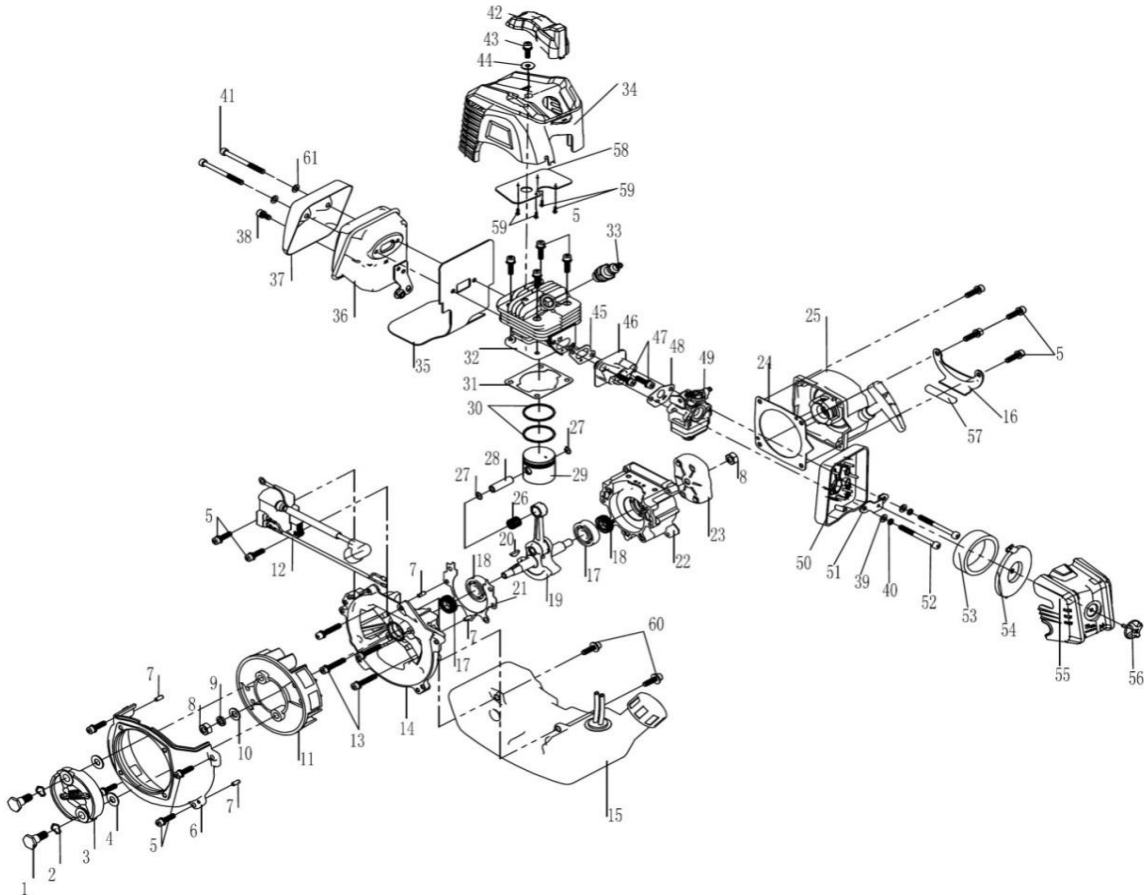

BC 33 ESB

No	Code	Name	Qty	No	Code	Name	Qty
1	040197	SCREW AXES	2	25	044695	STARTER ASSY	1
2		WAVE WASHER	2	26	046357	NEEDLE BEARING-SMALL HEAD	1
3	040198	CLUTCH	1	27	046358	PISTON PIN CHECK RING	2
4		WASHER	2	28	046360	PISTON PIN	1
5		SCREW	14	29	044696	PISTON	1
6	046352	FLY WHEEL COVER	1	30	044697	PISTON RING	2
7		ROUND PIN	4	31	046361	CYLINDER GASKET	1
8		NUT	2	32	044698	CYLINDER	1
9		SPRING WASHER	1	33	010866	SPARK PLUG	1
10		FLAT WASHER	1	34	046362	ENGINE CASE COVER	1
11	044621	FLY WHEEL	1	35	046363	MUFFLER GASKET ASSY	1
12	044659	IGNITION COIL	1	36	046364	MUFFLER ASSY	1
13		SCREW	4	37	046364	MUFFLER STEEL COVER	1
14	046353	FRONT-HALF CRANKSHAFT CASE	1	38		SCREW	1
15	044693	FUEL TANK ASSY	1	39		FLAT WASHER	2
16	046354	FUEL TANK HOLDING PLATE	1	40		SPRING WASHER	2
17		OIL SEAL	2	41		SCREW	2
18	021115	BEARING	2	42	046365	TOP COVER	1
19	044694	CRANKSHAFT	1	43		SCREW	1
20	032478	HALF-ROUND KEY	1	44		FLAT WASHER	1
21	046355	CRANKSHAFT GASKET	1	45	046366	INLET GASKET	1
22	046356	BACK-HALF CRANKSHAFT CASE	1	46	044699	INLET PIPE	1
23	044663	STARTER CATCH PLATE	1	47		SCREW	2
24	040227	STARTER GASKET	1	48	046367	CARBURATOR GASKET	1

Engine